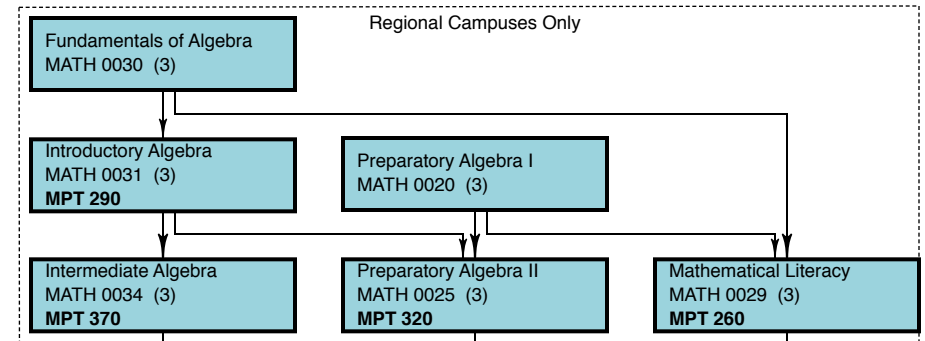

Math Continuum

2018-2019 Academic Year

* Minimum MPT score is recommended

- Developmental courses
- College-level courses not having prerequisites*

Notes:

- Dashed paths are routes that are not recommended.
- MATH 2073 and MATH 2074 have significant overlap and students should not take both.

MATH 1060 and MATH 1061 Placement:
 There are combinations of (lower) MPT and ACT/SAT-Math sub-scores that will place a student into MATH 1060/1061, but require an advisor to give Class-Permission:
 MATH 1060: MPT 670 and ACT-Math 27
 -or- MPT 670 and SAT-Math 690
 MATH 1061: MPT 700 and ACT-Math 28
 -or- MPT 700 and SAT-Math 700