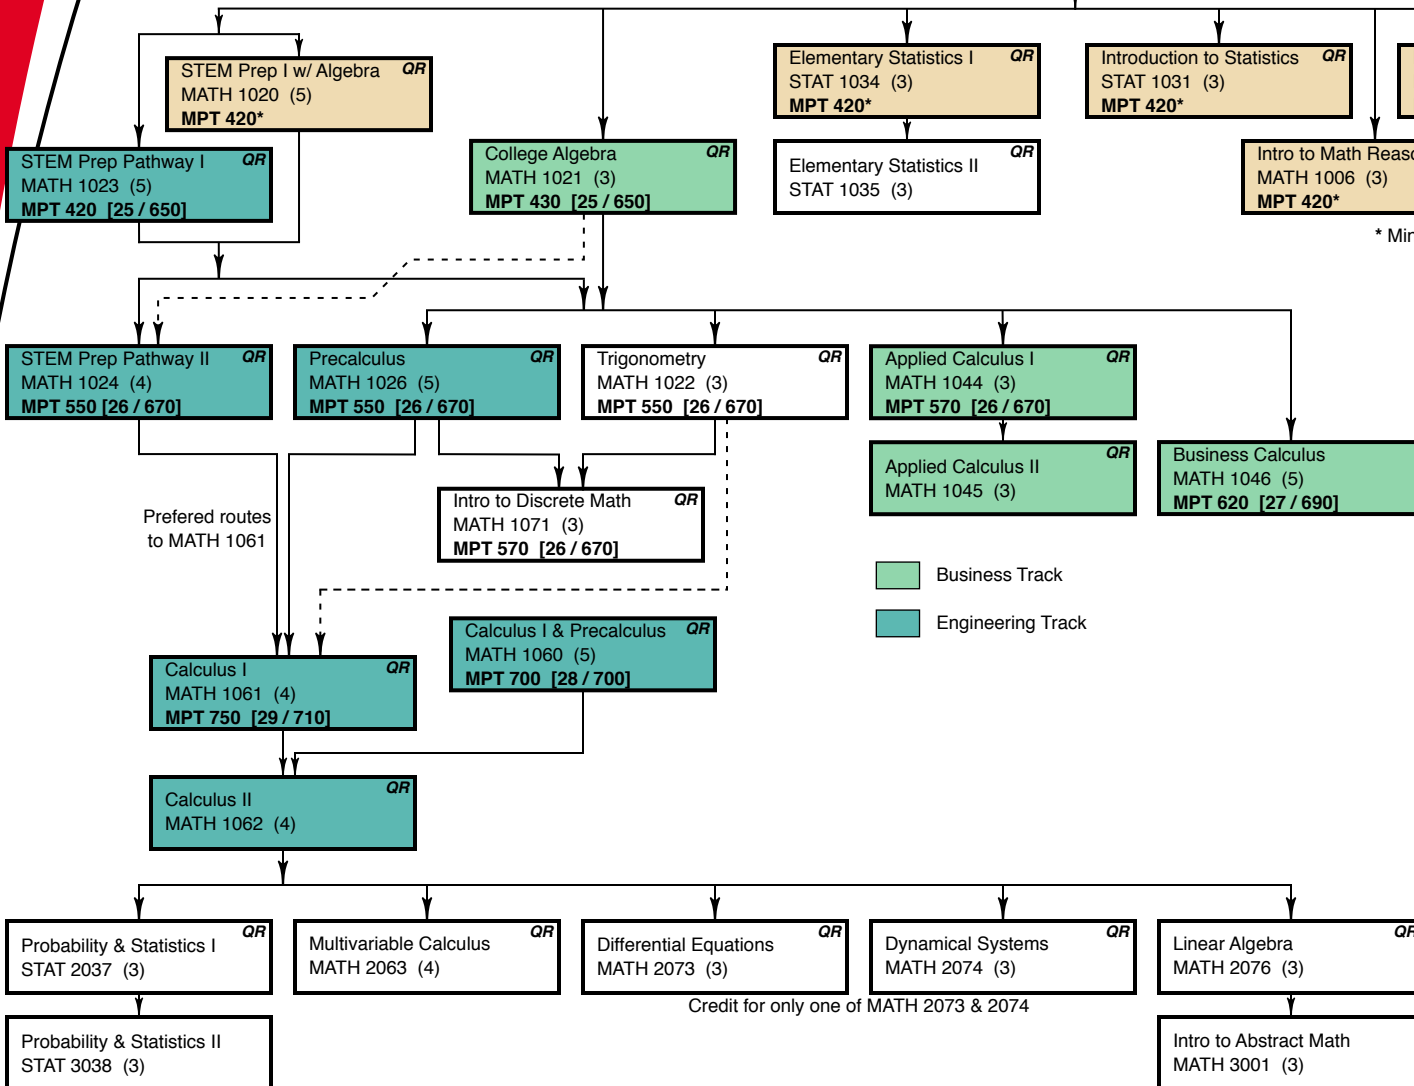

Math Continuum

2018-2019 Academic Year

* Minimum MPT score is recommended

- Developmental courses
- College-level courses not having prerequisites*

Notes:

- Dashed paths are routes that are not recommended.
- MATH 2073 and MATH 2074 have significant overlap and students should not take both.

MATH 1060 and MATH 1061 Placement:
 There are combinations of (lower) MPT and ACT/SAT-Math sub-scores that will place a student into MATH 1060/1061, but require an advisor to give Class-Permission:
 MATH 1060: MPT 670 and ACT-Math 27
 -or- MPT 670 and SAT-Math 690
 MATH 1061: MPT 700 and ACT-Math 28
 -or- MPT 700 and SAT-Math 700

Last updated: May 9, 2018

- Business Track
- Engineering Track